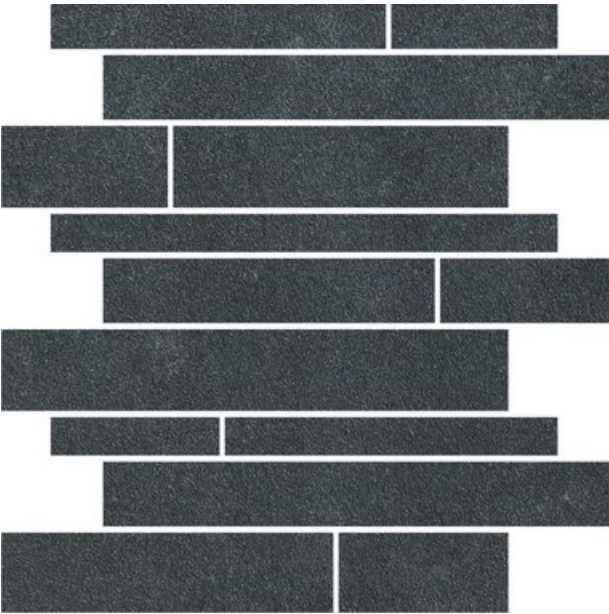

SURFACE 2.0

SURFACE 2.0 NIGHT

PRODUCT CODE	AM-GZSUR-NT.RT/BRK
SIZE	30X30CM
SERIES	SURFACE 2.0
COLOR	NIGHT (BLACK)
TECHNOLOGY	PORCELAIN TILES, DIGITAL
STRUCTURE	SMOOTH
SURFACE LOOK	MATT
EDGE	RECTIFIED
THICKNESS	9 MM
UNITY MEASURE	M ²