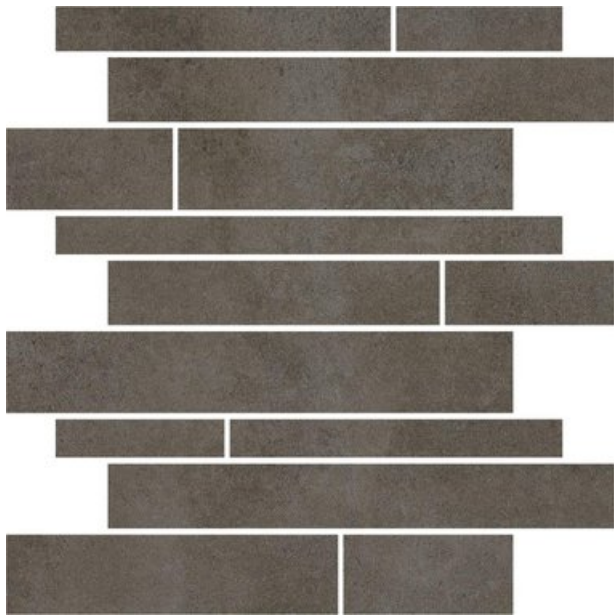

SURFACE 2.0

SURFACE 2.0 GRIEGE

PRODUCT CODE	AM-GZSUR-GE.RT/BRK
SIZE	30X30CM
SERIES	SURFACE 2.0
COLOR	GREIGE (GREY)
TECHNOLOGY	PORCELAIN TILES, DIGITAL
STRUCTURE	SMOOTH
SURFACE LOOK	MATT
EDGE	RECTIFIED
THICKNESS	9 MM
UNITY MEASURE	M ²