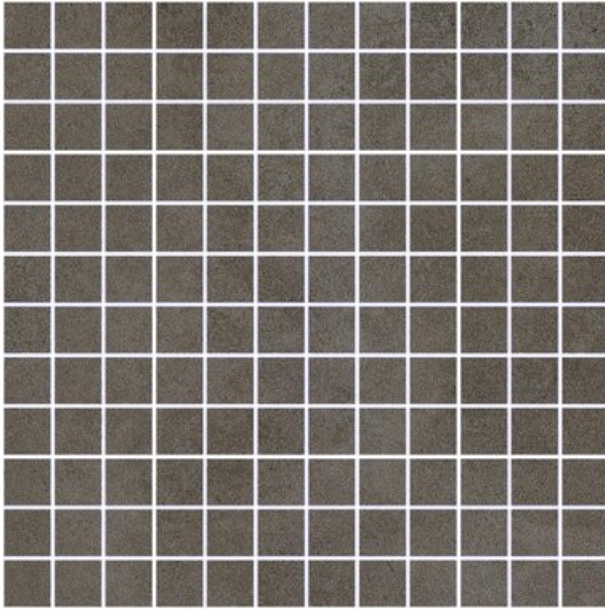

SURFACE 2.0

SURFACE 2.0 GRIEGE

RAK
CERAMICS

PRODUCT CODE	AM-GZSUR-GE.RT/2H
SIZE	30X30CM
SERIES	SURFACE 2.0
COLOR	GREIGE (GREY)
TECHNOLOGY	PORCELAIN TILES, DIGITAL
STRUCTURE	SMOOTH
SURFACE LOOK	MATT
EDGE	RECTIFIED
THICKNESS	9 MM
UNITY MEASURE	M ²