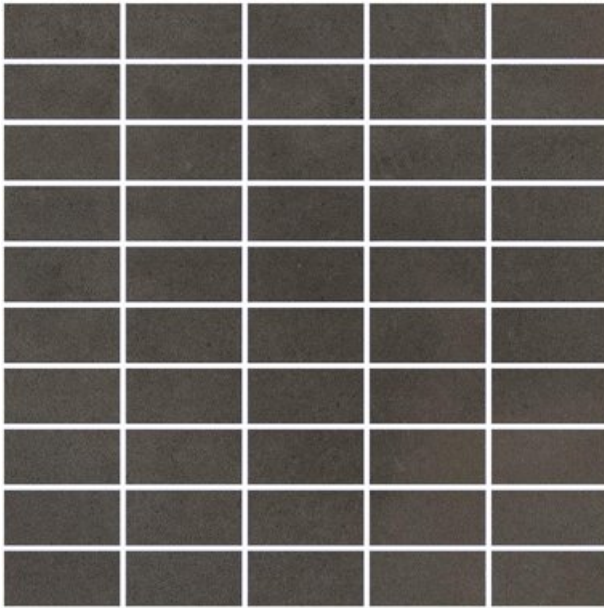

## SURFACE 2.0 DARK GRIEGE

**RAK**  
CERAMICS

PRODUCT CODE	AM-GZSUR-DGE.RT3/6
SIZE	30X30CM
SERIES	SURFACE 2.0
COLOR	DARK-GREIGE (GREY)
TECHNOLOGY	PORCELAIN TILES, DIGITAL
STRUCTURE	SMOOTH
SURFACE LOOK	MATT
EDGE	RECTIFIED
THICKNESS	9 MM
UNITY MEASURE	M <sup>2</sup>