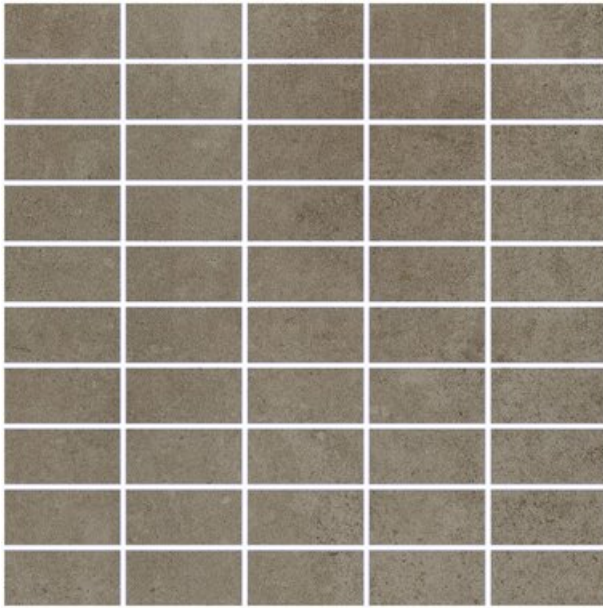

SURFACE 2.0

SURFACE 2.0 CLAY

PRODUCT CODE	AM-GZSUR-CL.RT3/6
SIZE	30X30CM
SERIES	SURFACE 2.0
COLOR	CLAY (BEIGE)
TECHNOLOGY	PORCELAIN TILES, DIGITAL
STRUCTURE	SMOOTH
SURFACE LOOK	MATT
EDGE	RECTIFIED
THICKNESS	9 MM
UNITY MEASURE	M ²