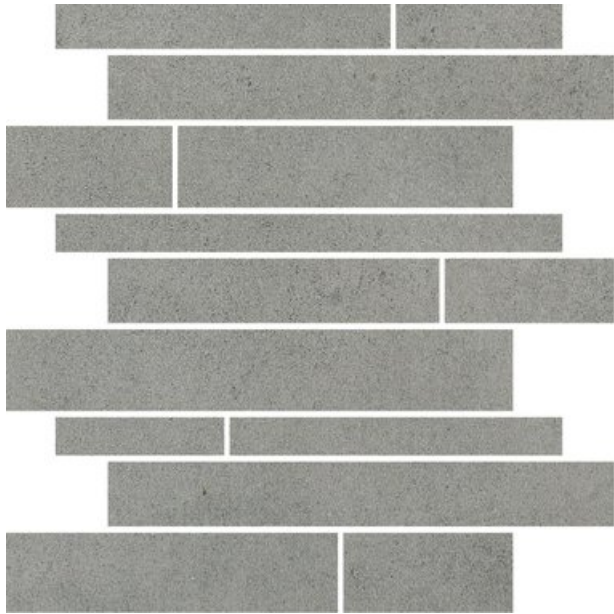

SURFACE 2.0
SURFACE 2.0 COOL GREY

PRODUCT CODE	AM-GZSUR-CG.RT/BRK
SIZE	30X30CM
SERIES	SURFACE 2.0
COLOR	COOLGREY (GREY)
TECHNOLOGY	PORCELAIN TILES, DIGITAL
STRUCTURE	SMOOTH
SURFACE LOOK	MATT
EDGE	RECTIFIED
THICKNESS	9 MM
UNITY MEASURE	M ²