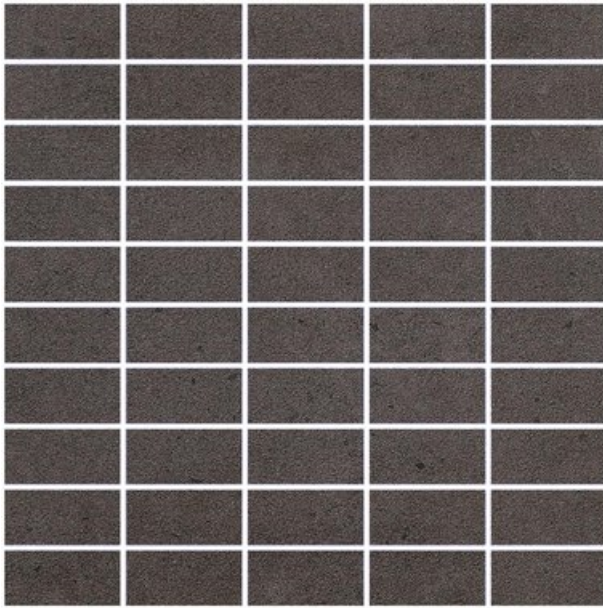

## SURFACE 2.0 CHARCOAL BLACK

PRODUCT CODE	AM-GZSUR-CB.RT3/6
SIZE	30X30CM
SERIES	SURFACE 2.0
COLOR	CHARCOAL (BLACK)
TECHNOLOGY	PORCELAIN TILES, DIGITAL
STRUCTURE	SMOOTH
SURFACE LOOK	MATT
EDGE	RECTIFIED
THICKNESS	9 MM
UNITY MEASURE	M <sup>2</sup>