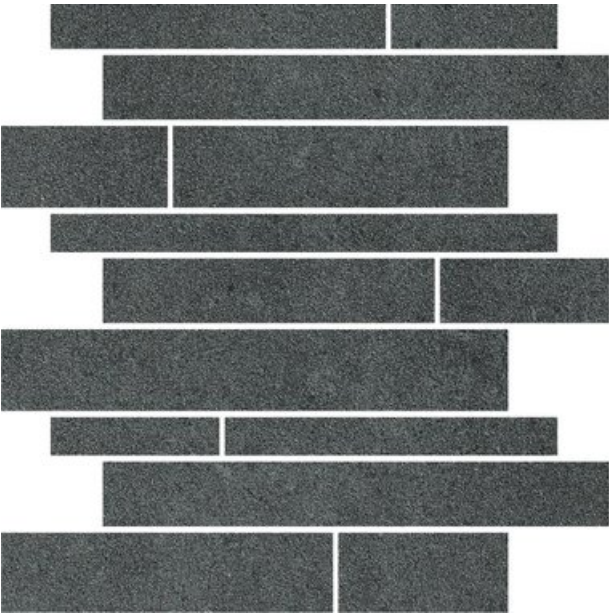

SURFACE 2.0

SURFACE 2.0 ASH

PRODUCT CODE	AM-GZSUR-AS.RT/BRK
SIZE	30X30CM
SERIES	SURFACE 2.0
COLOR	ASH (GREY)
TECHNOLOGY	PORCELAIN TILES, DIGITAL
STRUCTURE	SMOOTH
SURFACE LOOK	MATT
EDGE	RECTIFIED
THICKNESS	9 MM
UNITY MEASURE	M ²