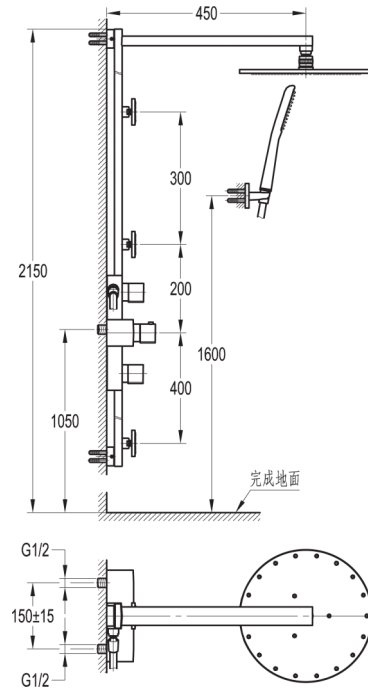

TECHNICAL DATA SHEET

ALLORE THERMOSTATIC SHOWER COLUMN WITH HAND SHOWER SET, BODY JETS AND OVER HEAD SHOWER

Category:
Range:
Weight:

Shower Packs
Allore
35kg

Guarantee:
Sub Category:

10 year
Exposed Thermostatic

Dimensions are in millimetres except thread sizes which are BSP imperial.

Features

- The minimum operating pressure requirement for this product is 1.0 bar (HP)

Notes

Our guarantee is subject to the product having been installed, used and maintained in accordance with our instructions. All working parts (such as hinges, ceramic disks, cartridges, seals and cistern fittings), which are subject to normal wear and tear, are covered for 36 months from proof of purchase date. Our guarantee applies to the original purchaser and is non-transferable. Our guarantee is only applicable in the UK and ROI. This does not affect your statutory rights.