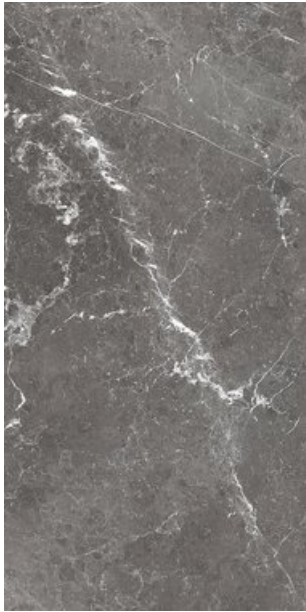

MAXIMUS BLU DEL BELGIO

BLU DEL BELGIO CLAY MIRROR EFFECT (A+B)

RAK
CERAMICS

PRODUCT CODE	AI46ZBLB-CL2.G0C3P
SIZE	120X240CM
SERIES	MAXIMUS BLU DEL BELGIO
COLOR	CLAY (BROWN)
TECHNOLOGY	PORCELAIN TILES, MEGA SLAB
STRUCTURE	SMOOTH
SURFACE LOOK	HIGH GLOSSY
EDGE	RECTIFIED
THICKNESS	9 MM
UNITY MEASURE	M ²