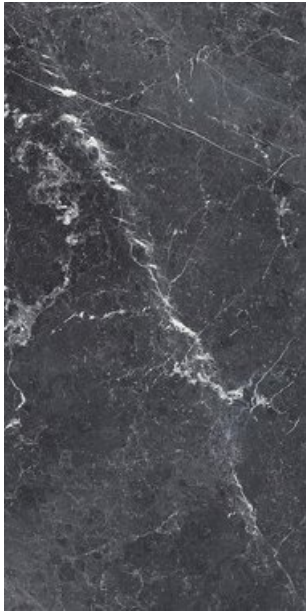

MAXIMUS BLU DEL BELGIO

BLU DEL BELGIO BLUE MIRROR EFFECT (A+B)

RAK
CERAMICS

PRODUCT CODE	A146GBLB-BL2.G0C3P
SIZE	120X240CM
SERIES	MAXIMUS BLU DEL BELGIO
COLOR	BLUE
TECHNOLOGY	PORCELAIN TILES, MEGA SLAB
STRUCTURE	SMOOTH
SURFACE LOOK	HIGH GLOSSY
EDGE	RECTIFIED
THICKNESS	9 MM
UNITY MEASURE	M ²