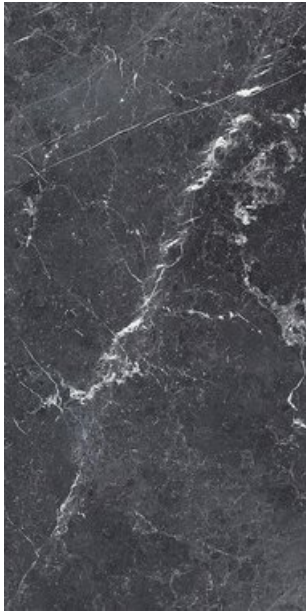

MAXIMUS BLU DEL BELGIO

BLU DEL BELGIO BLUE MIRROR EFFECT (A+B)

RAK
CERAMICS

PRODUCT CODE	A146GBLB-BL1.G0C3P
SIZE	120X240CM
SERIES	MAXIMUS BLU DEL BELGIO
COLOR	BLUE
TECHNOLOGY	PORCELAIN TILES, MEGA SLAB
STRUCTURE	SMOOTH
SURFACE LOOK	HIGH GLOSSY
EDGE	RECTIFIED
THICKNESS	9 MM
UNITY MEASURE	M ²