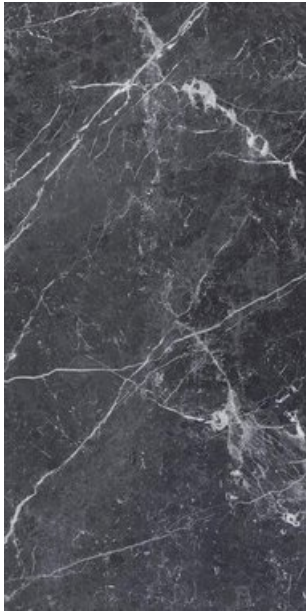

## BLU DEL BELGIO BLUE

**RAK**  
CERAMICS

PRODUCT CODE	A146GBLB-BL0.G0C3P
SIZE	120X240CM
SERIES	MAXIMUS BLU DEL BELGIO
COLOR	BLUE
TECHNOLOGY	PORCELAIN TILES, MEGA SLAB
STRUCTURE	SMOOTH
SURFACE LOOK	HIGH GLOSSY
EDGE	RECTIFIED
THICKNESS	9 MM
UNITY MEASURE	M <sup>2</sup>