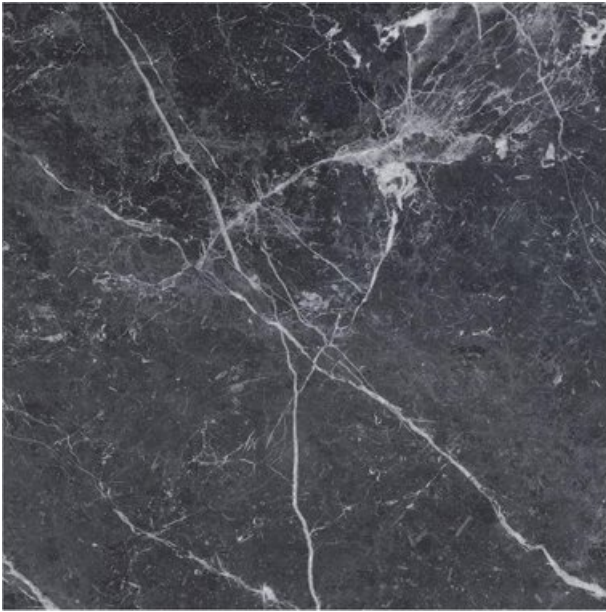

MAXIMUS BLU DEL BELGIO

BLU DEL BELGIO BLUE

RAK
CERAMICS

PRODUCT CODE	AI22GBLB-BL0.G0C3P
SIZE	120X120CM
SERIES	MAXIMUS BLU DEL BELGIO
COLOR	BLUE
TECHNOLOGY	PORCELAIN TILES, MEGA SLAB
STRUCTURE	SMOOTH
SURFACE LOOK	HIGH GLOSSY
EDGE	RECTIFIED
THICKNESS	9 MM
UNITY MEASURE	M ²