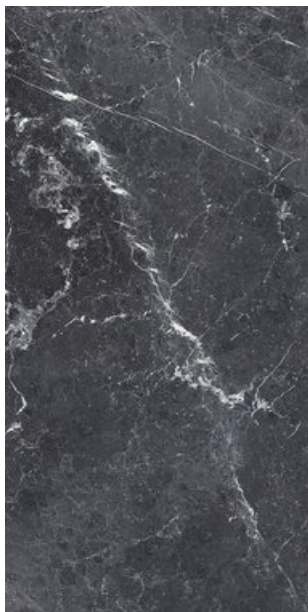

MAXIMUS BLU DEL BELGIO

BLU DEL BELGIO BLUE MIRROR EFFECT (A+B)

RAK
CERAMICS

PRODUCT CODE	AGD83ZBLBBLEZHSA1P
SIZE	135X305CM
SERIES	MAXIMUS BLU DEL BELGIO
COLOR	BLUE
TECHNOLOGY	PORCELAIN TILES, MEGA SLAB
STRUCTURE	SMOOTH
SURFACE LOOK	HIGH GLOSSY
EDGE	RECTIFIED
THICKNESS	14.5 MM
UNITY MEASURE	M ²