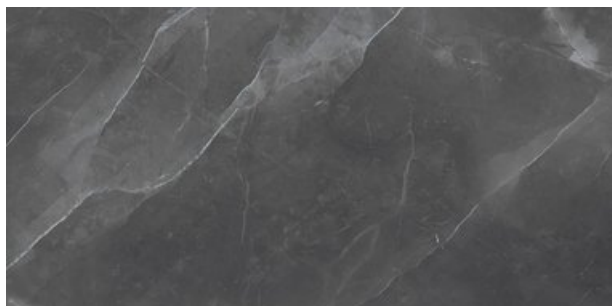

AMANI MARBLE

AMANI MARBLE LIGHT GREY

RAK
CERAMICS

PRODUCT CODE	AGB46AMMBLIGZHSC3P
SIZE	120X240CM
SERIES	AMANI MARBLE
COLOR	LIGHT GREY (GREY)
TECHNOLOGY	PORCELAIN TILES, MEGA SLAB
STRUCTURE	SMOOTH
SURFACE LOOK	HIGH GLOSSY
EDGE	RECTIFIED
THICKNESS	9 MM
UNITY MEASURE	M ²