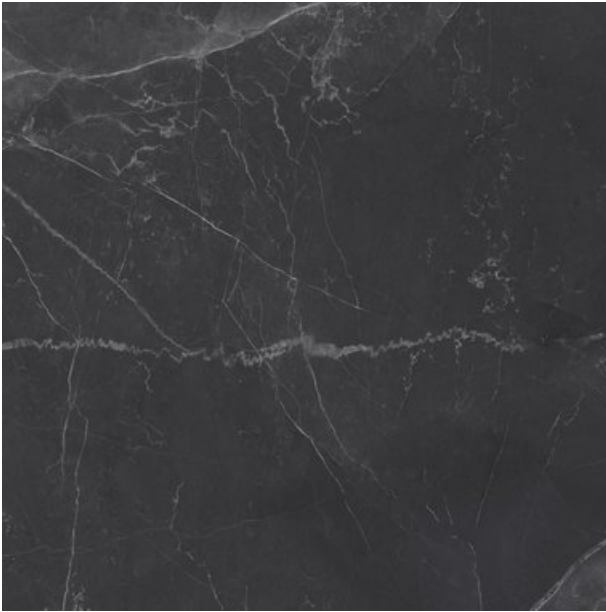

AMANI MARBLE
AMANI MARBLE DARK GREY

RAK
CERAMICS

PRODUCT CODE	AGB22AMMBDKGZHSC3P
SIZE	120X120CM
SERIES	AMANI MARBLE
COLOR	DARK GREY (GREY)
TECHNOLOGY	PORCELAIN TILES, MEGA SLAB
STRUCTURE	SMOOTH
SURFACE LOOK	HIGH GLOSSY
EDGE	RECTIFIED
THICKNESS	9 MM
UNITY MEASURE	M ²