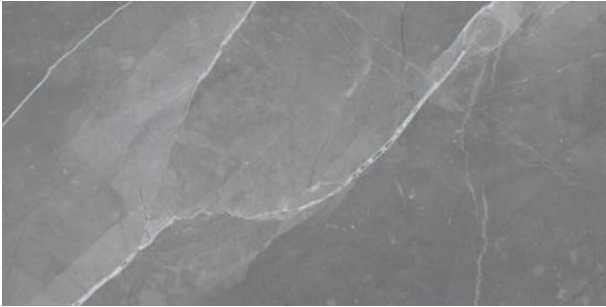

AMANI MARBLE

AMANI MARBLE LIGHT GREY

RAK
CERAMICS

| | |
|---------------|----------------------------|
| PRODUCT CODE | AGB12AMMBLIGZHSS5P |
| SIZE | 60X120CM |
| SERIES | AMANI MARBLE |
| COLOR | LIGHT GREY (GREY) |
| TECHNOLOGY | PORCELAIN TILES, MEGA SLAB |
| STRUCTURE | SMOOTH |
| SURFACE LOOK | HIGH GLOSSY |
| EDGE | RECTIFIED |
| THICKNESS | 9 MM |
| UNITY MEASURE | M ² |