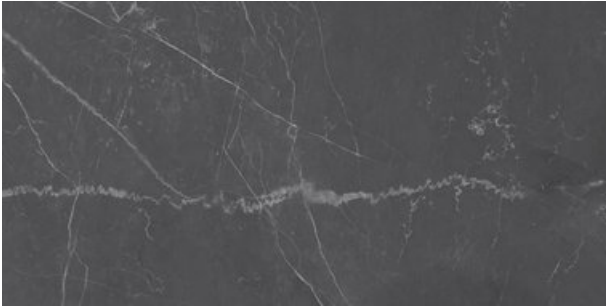

AMANI MARBLE
AMANI MARBLE DARK GREY

PRODUCT CODE	AGB12AMMBDKGZHSS5P
SIZE	60X120CM
SERIES	AMANI MARBLE
COLOR	DARK GREY (GREY)
TECHNOLOGY	PORCELAIN TILES, MEGA SLAB
STRUCTURE	SMOOTH
SURFACE LOOK	HIGH GLOSSY
EDGE	RECTIFIED
THICKNESS	9 MM
UNITY MEASURE	M ²