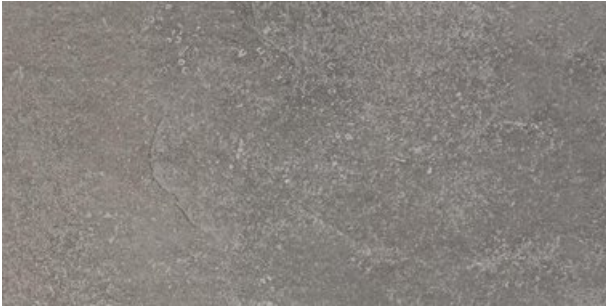

FASHION STONE
FASHION STONE LIGHT GREY

| | |
|---------------|--------------------------|
| PRODUCT CODE | AGB09FNSELIGZMLNLR |
| SIZE | 30X60CM |
| SERIES | FASHION STONE |
| COLOR | LIGHT GREY (GREY) |
| TECHNOLOGY | PORCELAIN TILES, DIGITAL |
| STRUCTURE | LIGHT STRUCTURE |
| SURFACE LOOK | MATT |
| EDGE | RECTIFIED |
| THICKNESS | 9 MM |
| UNITY MEASURE | M ² |