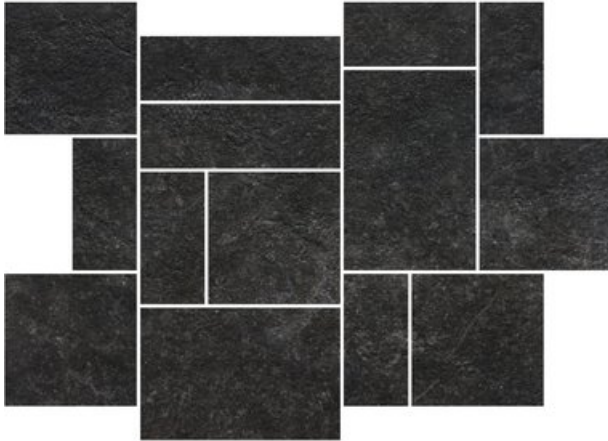

VALLEY STONE

VALLEY STONE DARK GREY

RAK
CERAMICS

PRODUCT CODE	ACMZZVYSTDKG005645
SIZE	30X40CM
SERIES	VALLEY STONE
COLOR	DARK GREY (GREY)
TECHNOLOGY	FULL BODY PORCELAIN, DIGITAL
STRUCTURE	LIGHT STRUCTURE
SURFACE LOOK	MATT
EDGE	RECTIFIED
THICKNESS	9 MM
UNITY MEASURE	PC