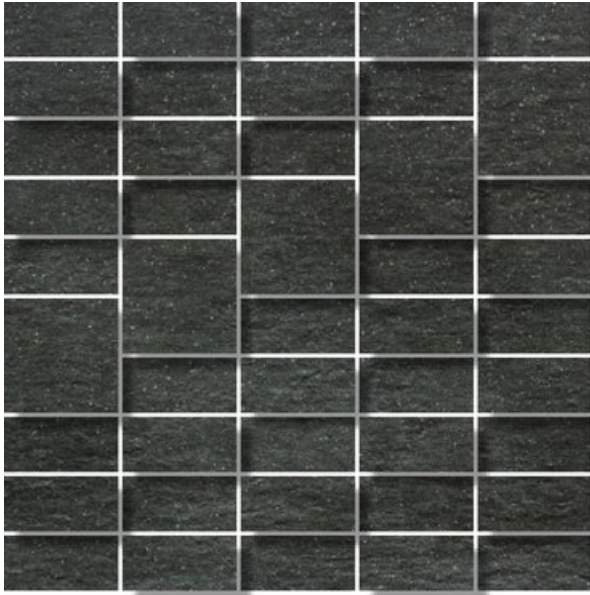

LAVA CONCRETE

LAVA CONCRETE DARK GREY

RAK
CERAMICS

PRODUCT CODE	ACMZZLVCRDKG005855
SIZE	28.8X28.8CM
SERIES	LAVA CONCRETE
COLOR	DARK GREY (GREY)
TECHNOLOGY	FULL BODY PORCELAIN, DIGITAL
STRUCTURE	LIGHT STRUCTURE
SURFACE LOOK	MATT
EDGE	RECTIFIED
THICKNESS	9 MM
UNITY MEASURE	PC