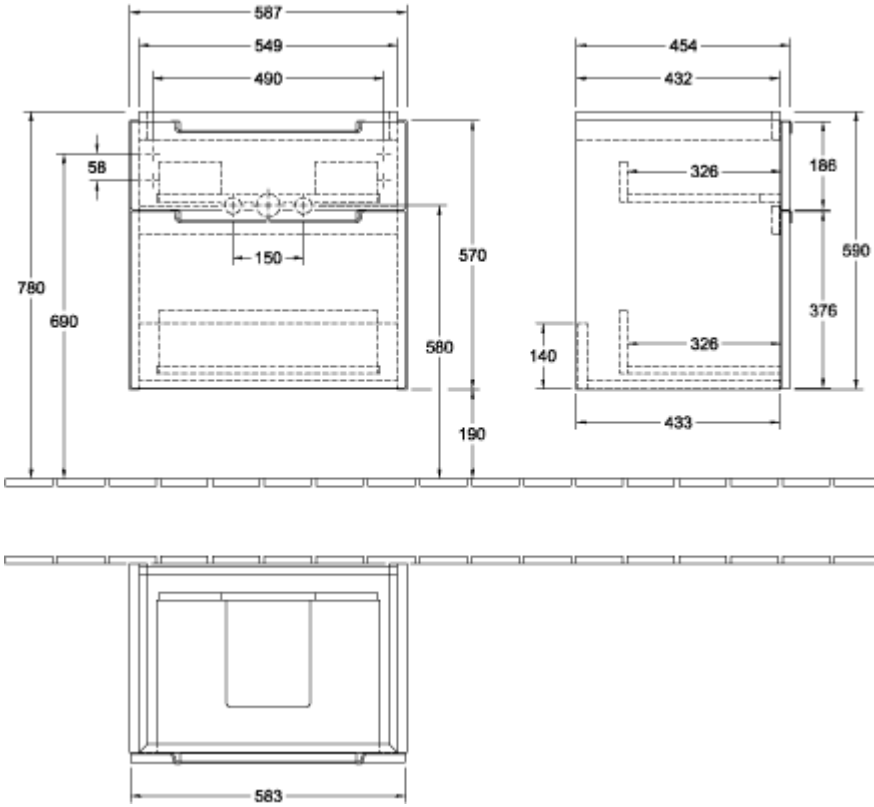

TECHNICAL DRAWINGS

A90910DH