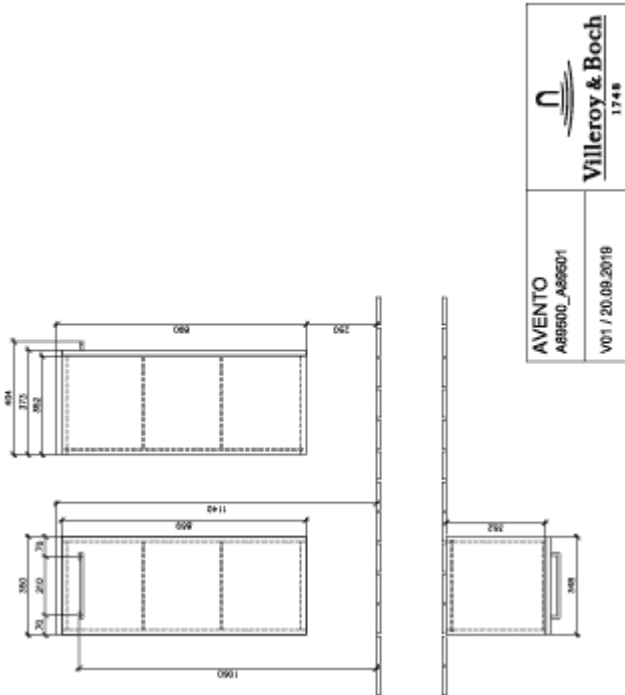

AVENTO SIDE CABINET ANGULAR

PRODUCT INFORMATION

Article title	Villeroy & Boch Avento Side cabinet, 1 door, 347 x 888 x 373 mm, Nordic Oak
Article number	A89501VJ
Assembly / Assembly type	wall-mounted
Type of opening	1 door
Door hinge	hinges on right
Equipment	1x door 2x glass shelf
Scope of delivery	1x side cabinet 1x fastening set
Depth in mm	373
Width in mm	347
Height in mm	888
Collection	Avento
Product designation	Side cabinet
Function	with SoftClosing
Material front	Chipboard
Surface of front	Direct coating
Material body	Chipboard
Surface of body	Direct coating
Other material	Handle: Chrome
other surfaces	Handle: glossy
Shape	Angular
Colour designation	Nordic Oak
With lighting	No
Smart home compatible	No

TECHNICAL DRAWINGS

A89501VJ

A89501VJ