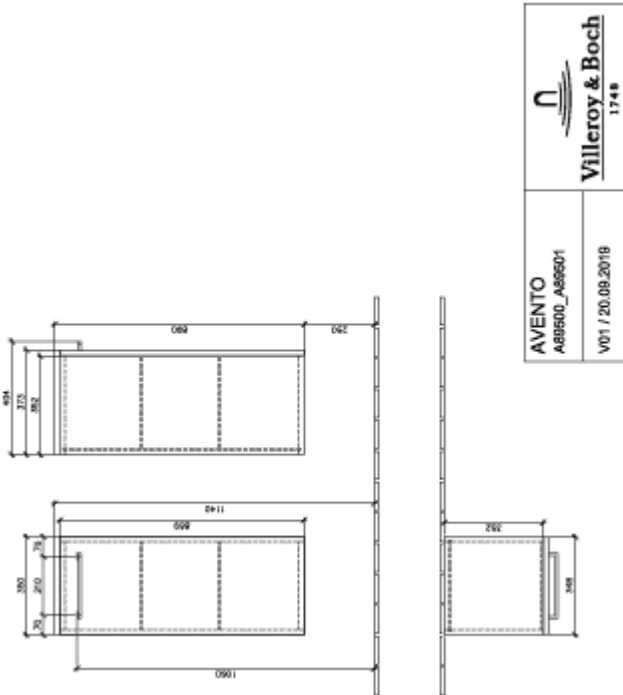

AVENTO SIDE CABINET ANGULAR

PRODUCT INFORMATION

Article title	Villeroy & Boch Avento Side cabinet, 1 door, 347 x 888 x 373 mm, Arizona Oak
Article number	A89501VH
Assembly / Assembly type	wall-mounted
Type of opening	1 door
Door hinge	hinges on right
Equipment	1x door 2x glass shelf
Scope of delivery	1x side cabinet 1x fastening set
Depth in mm	373
Width in mm	347
Height in mm	888
Collection	Avento
Product designation	Side cabinet
Function	with SoftClosing
Material front	Chipboard
Surface of front	Direct coating
Material body	Chipboard
Surface of body	Direct coating
Other material	Handle: Chrome
other surfaces	Handle: glossy
Shape	Angular
Colour designation	Arizona Oak
With lighting	No
Smart home compatible	No

TECHNICAL DRAWINGS

A89501VH

A89501VH