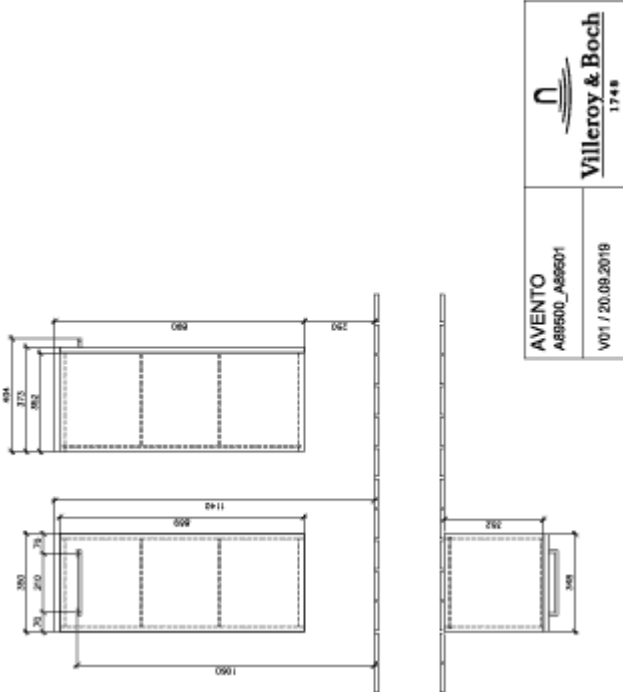

AVENTO SIDE CABINET ANGULAR

PRODUCT INFORMATION

Article title	Villeroy & Boch Avento Side cabinet, 1 door, 347 x 888 x 373 mm, Stone Oak
Article number	A89501RK
Assembly / Assembly type	wall-mounted
Type of opening	1 door
Door hinge	hinges on right
Equipment	1x door 2x glass shelf
Scope of delivery	1x side cabinet 1x fastening set
Depth in mm	373
Width in mm	347
Height in mm	888
Collection	Avento
Product designation	Side cabinet
Function	with SoftClosing
Material front	Chipboard
Surface of front	Direct coating
Material body	Chipboard
Surface of body	Direct coating
Other material	Handle: Chrome
other surfaces	Handle: glossy
Shape	Angular
Colour designation	Stone Oak
With lighting	No
Smart home compatible	No

TECHNICAL DRAWINGS

A89501RK

A89501RK