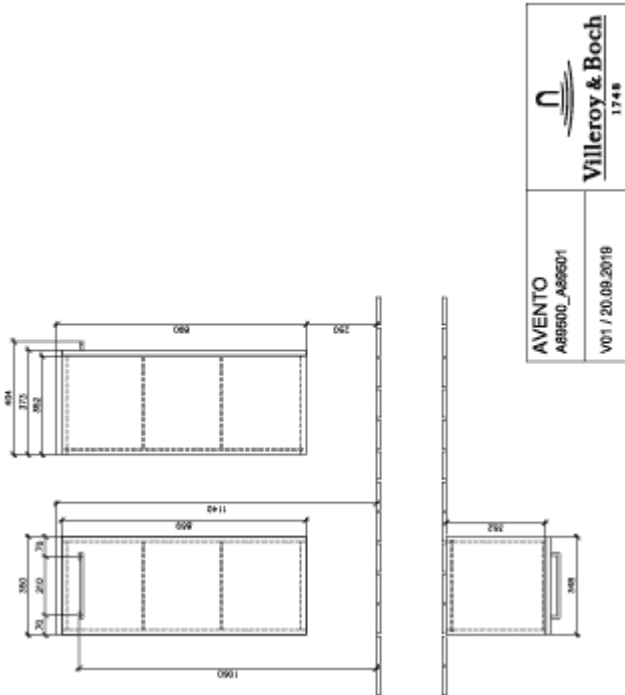

AVENTO SIDE CABINET ANGULAR

PRODUCT INFORMATION

Article title	Villeroy & Boch Avento Side cabinet, 1 door, 347 x 888 x 373 mm, Oak Kansas
Article number	A89501RH
Assembly / Assembly type	wall-mounted
Type of opening	1 door
Door hinge	hinges on right
Equipment	1x door 2x glass shelf
Scope of delivery	1x side cabinet 1x fastening set
Depth in mm	373
Width in mm	347
Height in mm	888
Collection	Avento
Product designation	Side cabinet
Function	with SoftClosing
Material front	Chipboard
Surface of front	Direct coating
Material body	Chipboard
Surface of body	Direct coating
Other material	Handle: Chrome
other surfaces	Handle: glossy
Shape	Angular
Colour designation	Oak Kansas
With lighting	No
Smart home compatible	No

TECHNICAL DRAWINGS

A89501RH

A89501RH