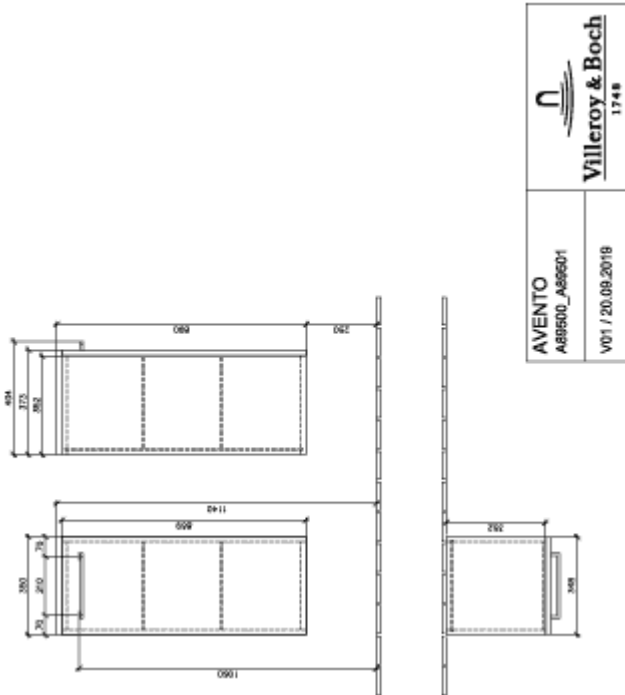

TECHNICAL DRAWINGS

A89501PN