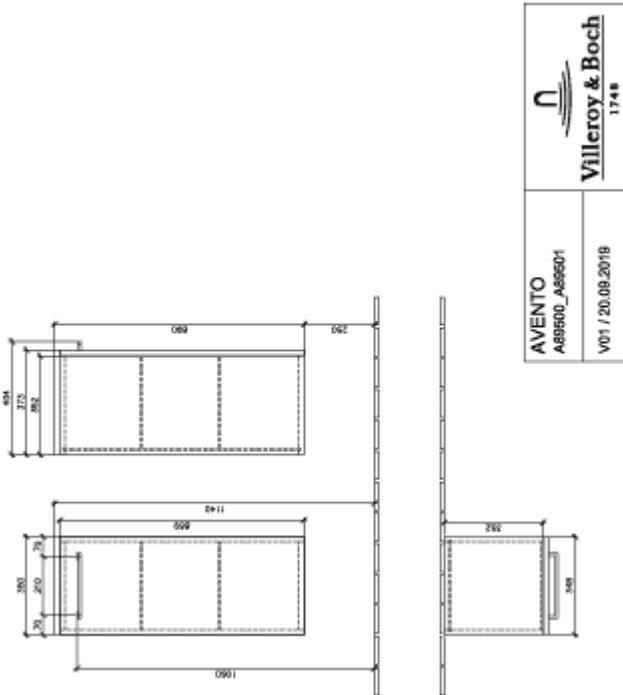

AVENTO SIDE CABINET ANGULAR

PRODUCT INFORMATION

Article title	Villeroy & Boch Avento Side cabinet, 1 door, 347 x 888 x 373 mm, Crystal White
Article number	A89501B4
Assembly / Assembly type	wall-mounted
Type of opening	1 door
Door hinge	hinges on right
Equipment	1x door 2x glass shelf
Scope of delivery	1x side cabinet 1x fastening set
Depth in mm	373
Width in mm	347
Height in mm	888
Collection	Avento
Product designation	Side cabinet
Function	with SoftClosing
Material front	MDF
Surface of front	Acrylic layer
Material body	MDF
Surface of body	Acrylic layer
Other material	Handle: Chrome
other surfaces	Handle: glossy
Shape	Angular
Colour designation	Crystal White
With lighting	No
Smart home compatible	No

TECHNICAL DRAWINGS

A89501B4

A89501B4