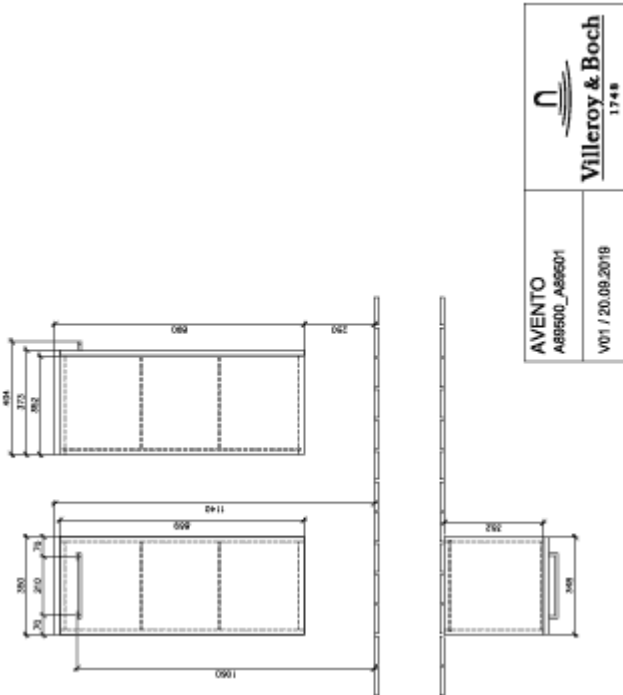

TECHNICAL DRAWINGS

A89501B3