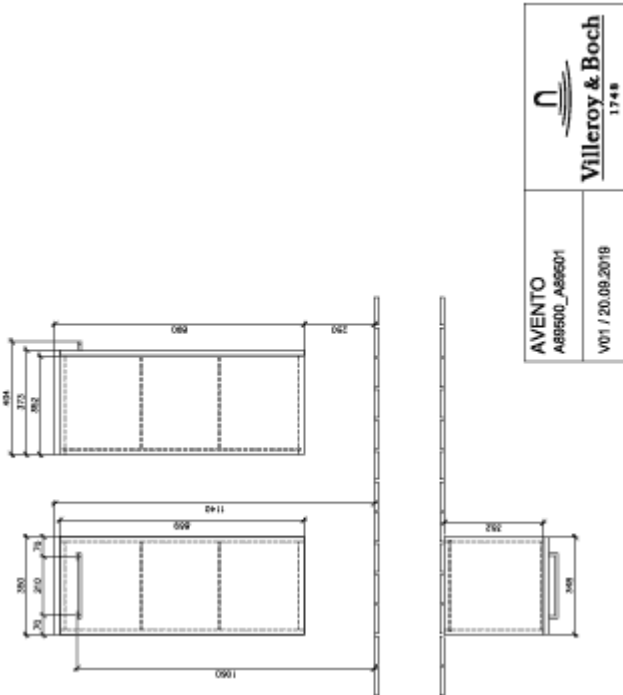

AVENTO SIDE CABINET ANGULAR

PRODUCT INFORMATION

Article title	Villeroy & Boch Avento Side cabinet, 1 door, 347 x 888 x 373 mm, Crystal Grey
Article number	A89501B1
Assembly / Assembly type	wall-mounted
Type of opening	1 door
Door hinge	hinges on right
Equipment	1x door 2x glass shelf
Scope of delivery	1x side cabinet 1x fastening set
Depth in mm	373
Width in mm	347
Height in mm	888
Collection	Avento
Product designation	Side cabinet
Function	with SoftClosing
Material front	MDF
Surface of front	Acrylic layer
Material body	MDF
Surface of body	Acrylic layer
Other material	Handle: Chrome
other surfaces	Handle: glossy
Shape	Angular
Colour designation	Crystal Grey
With lighting	No
Smart home compatible	No

TECHNICAL DRAWINGS

A89501B1

A89501B1