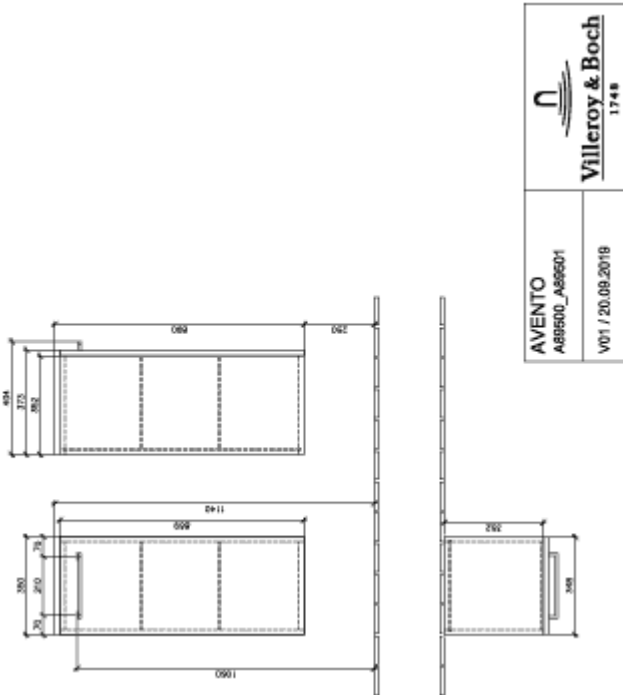

AVENTO SIDE CABINET ANGULAR

PRODUCT INFORMATION

Article title	Villeroy & Boch Avento Side cabinet, 1 door, 347 x 888 x 373 mm, Nordic Oak
Article number	A89500VJ
Assembly / Assembly type	wall-mounted
Type of opening	1 door
Door hinge	hinges on left
Equipment	1x door 2x glass shelf
Scope of delivery	1x side cabinet 1x fastening set
Depth in mm	373
Width in mm	347
Height in mm	888
Collection	Avento
Product designation	Side cabinet
Function	with SoftClosing
Material front	Chipboard
Surface of front	Direct coating
Material body	Chipboard
Surface of body	Direct coating
Other material	Handle: Chrome
other surfaces	Handle: glossy
Shape	Angular
Colour designation	Nordic Oak
With lighting	No
Smart home compatible	No

TECHNICAL DRAWINGS

A89500VJ

A89500VJ