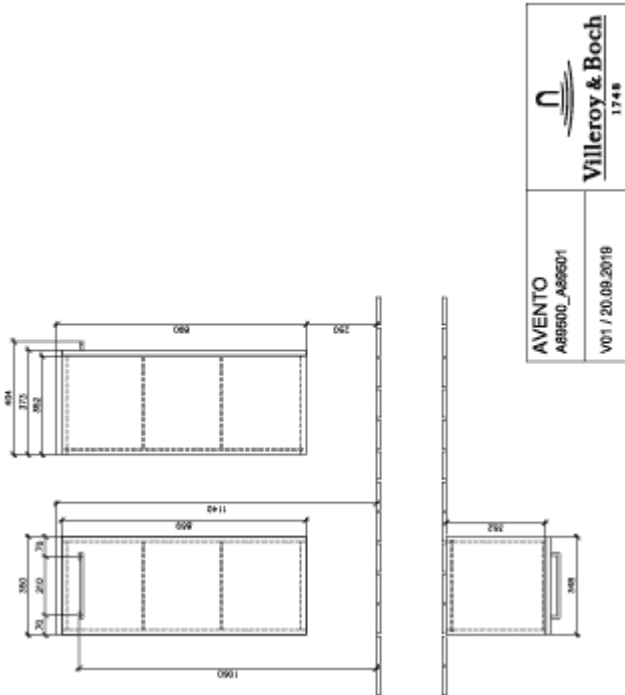

AVENTO SIDE CABINET ANGULAR

PRODUCT INFORMATION

Article title	Villeroy & Boch Avento Side cabinet, 1 door, 347 x 888 x 373 mm, Arizona Oak
Article number	A89500VH
Assembly / Assembly type	wall-mounted
Type of opening	1 door
Door hinge	hinges on left
Equipment	1x door 2x glass shelf
Scope of delivery	1x side cabinet 1x fastening set
Depth in mm	373
Width in mm	347
Height in mm	888
Collection	Avento
Product designation	Side cabinet
Function	with SoftClosing
Material front	Chipboard
Surface of front	Direct coating
Material body	Chipboard
Surface of body	Direct coating
Other material	Handle: Chrome
other surfaces	Handle: glossy
Shape	Angular
Colour designation	Arizona Oak
With lighting	No
Smart home compatible	No

TECHNICAL DRAWINGS

A89500VH

A89500VH