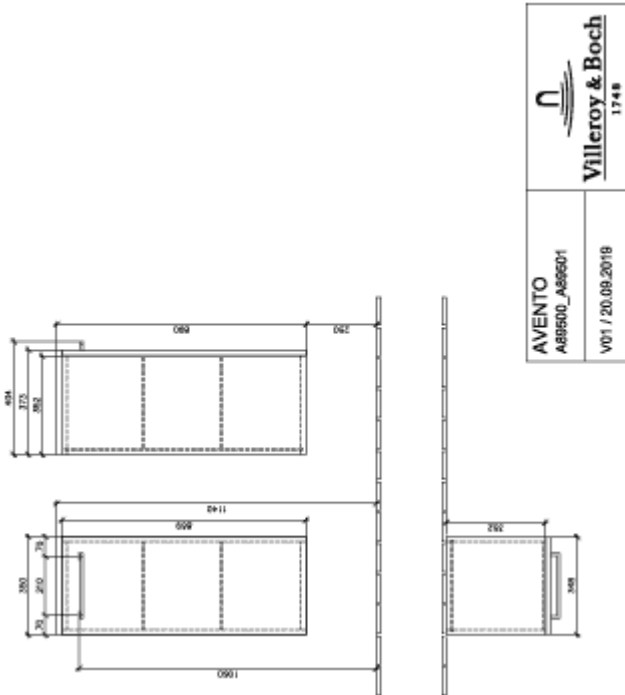

AVENTO SIDE CABINET ANGULAR

PRODUCT INFORMATION

Article title	Villeroy & Boch Avento Side cabinet, 1 door, 347 x 888 x 373 mm, Stone Oak
Article number	A89500RK
Assembly / Assembly type	wall-mounted
Type of opening	1 door
Door hinge	hinges on left
Equipment	1x door 2x glass shelf
Scope of delivery	1x side cabinet 1x fastening set
Depth in mm	373
Width in mm	347
Height in mm	888
Collection	Avento
Product designation	Side cabinet
Function	with SoftClosing
Material front	Chipboard
Surface of front	Direct coating
Material body	Chipboard
Surface of body	Direct coating
Other material	Handle: Chrome
other surfaces	Handle: glossy
Shape	Angular
Colour designation	Stone Oak
With lighting	No
Smart home compatible	No

TECHNICAL DRAWINGS

A89500RK

A89500RK