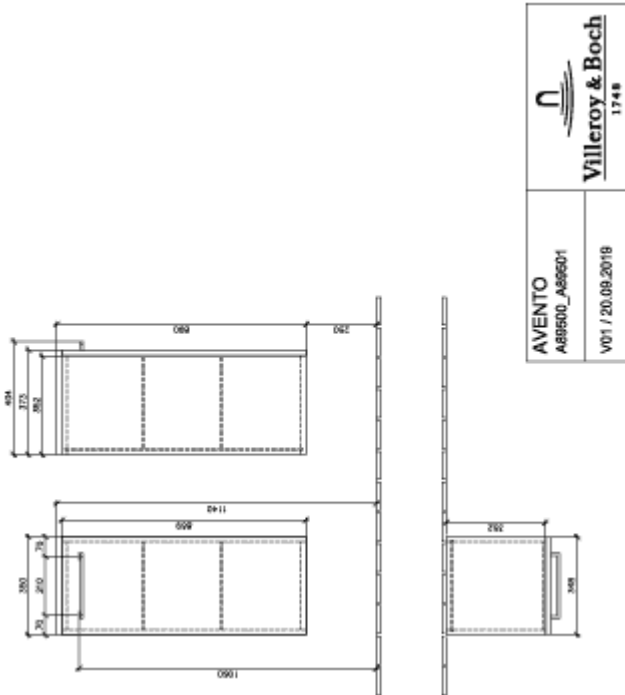

AVENTO SIDE CABINET ANGULAR

PRODUCT INFORMATION

Article title	Villeroy & Boch Avento Side cabinet, 1 door, 347 x 888 x 373 mm, Oak Kansas
Article number	A89500RH
Assembly / Assembly type	wall-mounted
Type of opening	1 door
Door hinge	hinges on left
Equipment	1x door 2x glass shelf
Scope of delivery	1x side cabinet 1x fastening set
Depth in mm	373
Width in mm	347
Height in mm	888
Collection	Avento
Product designation	Side cabinet
Function	with SoftClosing
Material front	Chipboard
Surface of front	Direct coating
Material body	Chipboard
Surface of body	Direct coating
Other material	Handle: Chrome
other surfaces	Handle: glossy
Shape	Angular
Colour designation	Oak Kansas
With lighting	No
Smart home compatible	No

TECHNICAL DRAWINGS

A89500RH

A89500RH