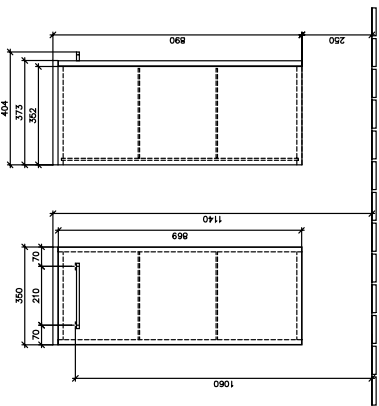

AVENTO SIDE CABINET ANGULAR

PRODUCT INFORMATION

Article title	Villeroy & Boch Avento Side cabinet, 1 door, 347 x 888 x 373 mm, Elm Impresso
Article number	A89500PN
Assembly / Assembly type	wall-mounted
Type of opening	1 door
Door hinge	hinges on left
Equipment	1x door 2x glass shelf
Scope of delivery	1x side cabinet 1x fastening set
Depth in mm	373
Width in mm	347
Height in mm	888
Collection	Avento
Product designation	Side cabinet
Function	with SoftClosing
Material front	Chipboard
Surface of front	Direct coating
Material body	Chipboard
Surface of body	Direct coating
Other material	Handle: Chrome
other surfaces	Handle: glossy
Shape	Angular
Colour designation	Elm Impresso
With lighting	No
Smart home compatible	No

TECHNICAL DRAWINGS

A89500PN

AVENTO A89500_A89501 V01 / 20.09.2018	 Villeroy & Boch 1748

A89500PN

AVENTO A89500_A89501 V01 / 20.09.2019	 Villeroy & Boch 1748