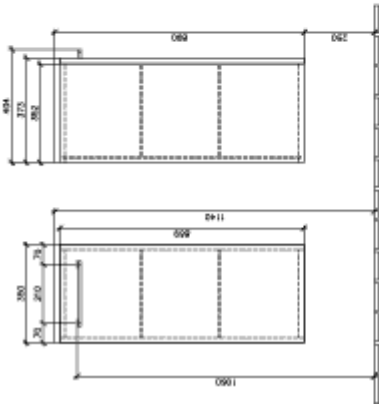

TECHNICAL DRAWINGS

A89500PN

AVENTO A89500_A89501 V01 / 20.09.2018	 Villeroy & Boch 1748

A89500PN