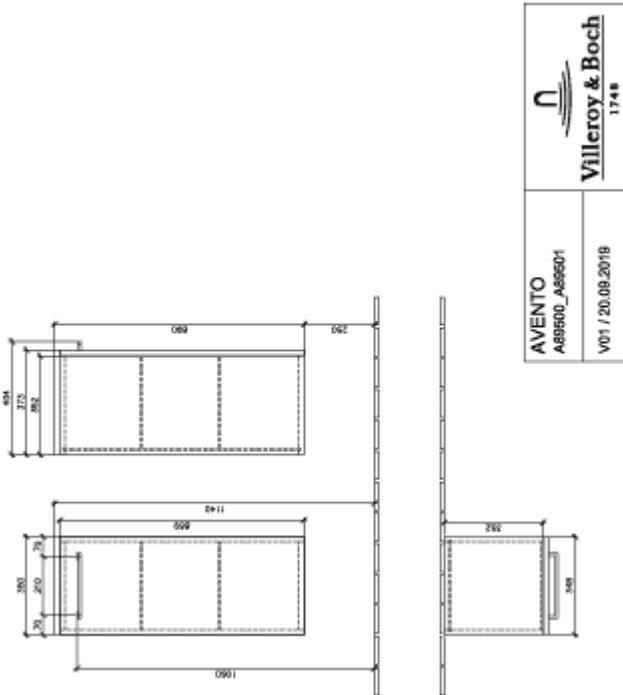

AVENTO SIDE CABINET ANGULAR

PRODUCT INFORMATION

Article title	Villeroy & Boch Avento Side cabinet, 1 door, 347 x 888 x 373 mm, Crystal White
Article number	A89500B4
Assembly / Assembly type	wall-mounted
Type of opening	1 door
Door hinge	hinges on left
Equipment	1x door 2x glass shelf
Scope of delivery	1x side cabinet 1x fastening set
Depth in mm	373
Width in mm	347
Height in mm	888
Collection	Avento
Product designation	Side cabinet
Function	with SoftClosing
Material front	MDF
Surface of front	Acrylic layer
Material body	MDF
Surface of body	Acrylic layer
Other material	Handle: Chrome
other surfaces	Handle: glossy
Shape	Angular
Colour designation	Crystal White
With lighting	No
Smart home compatible	No

TECHNICAL DRAWINGS

A89500B4

A89500B4