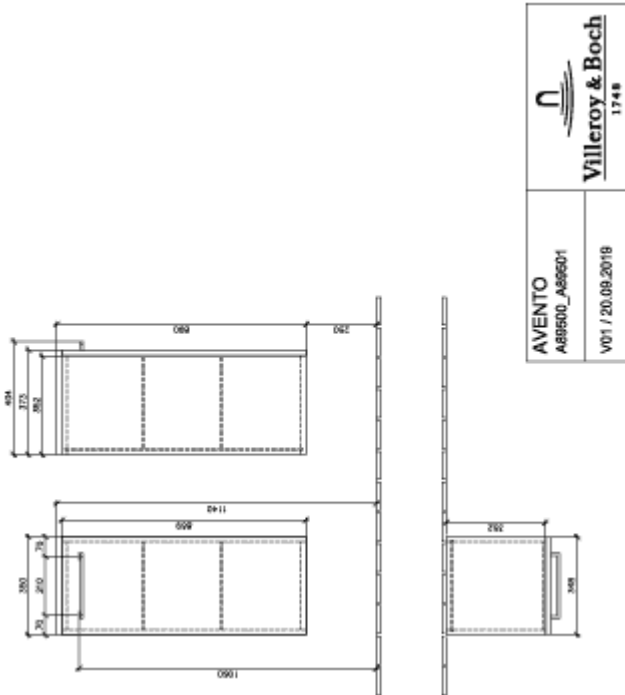

AVENTO SIDE CABINET ANGULAR

PRODUCT INFORMATION

Article title	Villeroy & Boch Avento Side cabinet, 1 door, 347 x 888 x 373 mm, Crystal Black
Article number	A89500B3
Assembly / Assembly type	wall-mounted
Type of opening	1 door
Door hinge	hinges on left
Equipment	1x door 2x glass shelf
Scope of delivery	1x side cabinet 1x fastening set
Depth in mm	373
Width in mm	347
Height in mm	888
Collection	Avento
Product designation	Side cabinet
Function	with SoftClosing
Material front	MDF
Surface of front	Acrylic layer
Material body	MDF
Surface of body	Acrylic layer
Other material	Handle: Chrome
other surfaces	Handle: glossy
Shape	Angular
Colour designation	Crystal Black
With lighting	No
Smart home compatible	No

TECHNICAL DRAWINGS

A89500B3

A89500B3