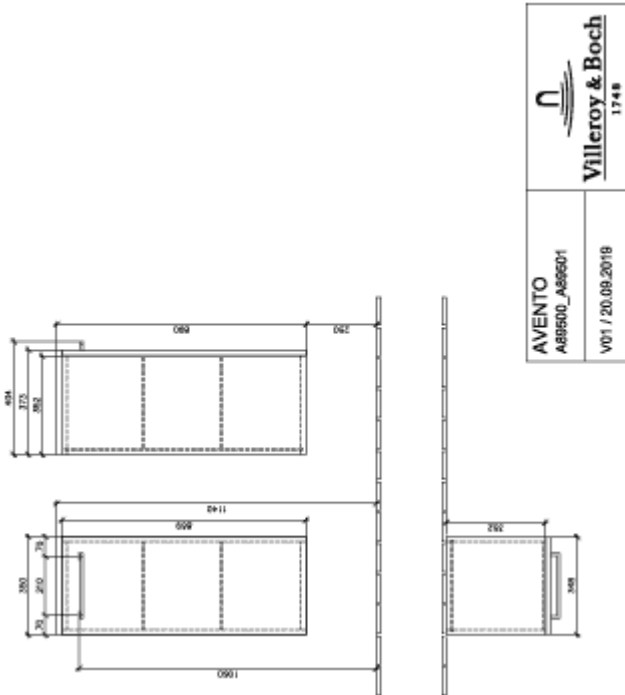

AVENTO SIDE CABINET ANGULAR

PRODUCT INFORMATION

Article title	Villeroy & Boch Avento Side cabinet, 1 door, 347 x 888 x 373 mm, Crystal Grey
Article number	A89500B1
Assembly / Assembly type	wall-mounted
Type of opening	1 door
Door hinge	hinges on left
Equipment	1x door 2x glass shelf
Scope of delivery	1x side cabinet 1x fastening set
Depth in mm	373
Width in mm	347
Height in mm	888
Collection	Avento
Product designation	Side cabinet
Function	with SoftClosing
Material front	MDF
Surface of front	Acrylic layer
Material body	MDF
Surface of body	Acrylic layer
Other material	Handle: Chrome
other surfaces	Handle: glossy
Shape	Angular
Colour designation	Crystal Grey
With lighting	No
Smart home compatible	No

TECHNICAL DRAWINGS

A89500B1

A89500B1