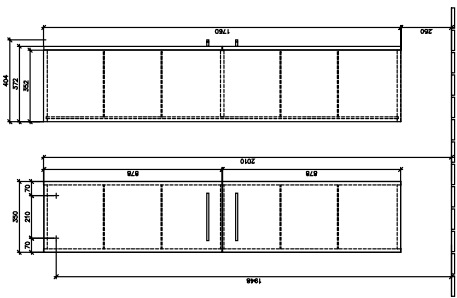

AVENTO A89400_A89401	 Villeroy & Boch 1748
V01 / 20.09.2019