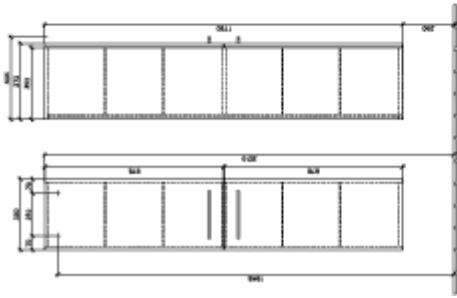

TECHNICAL DRAWINGS

A89401VJ

AVENTO A89400_A89401	 Villeroy & Boch 1748
V01 / 20.09.2019	

A89401VJ