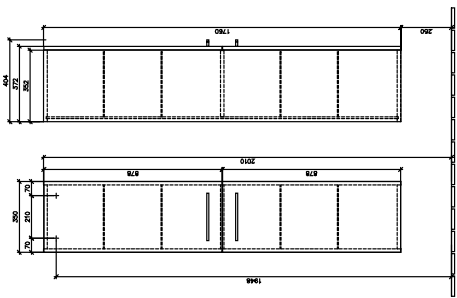

AVENTO A89400_A89401	 Villeroy & Boch 1748	
		V01 / 20.09.2019