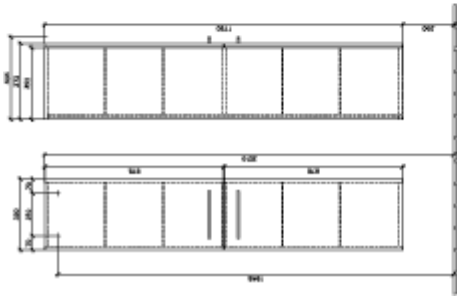

TECHNICAL DRAWINGS

A89401VH

AVENTO A89400_A89401	 Villeroy & Boch 1748	
		V01 / 20.09.2019

A89401VH