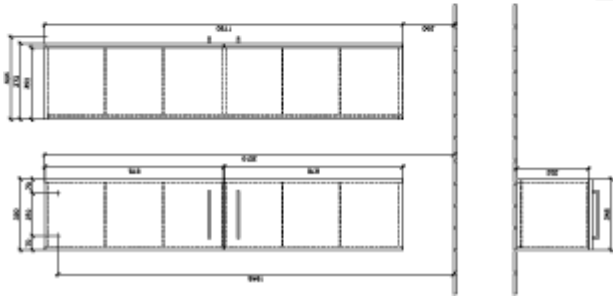

TECHNICAL DRAWINGS

A89401RK

AVENTO A89400_A89401	 Villeroy & Boch 1748
	V01 / 20.09.2019

A89401RK