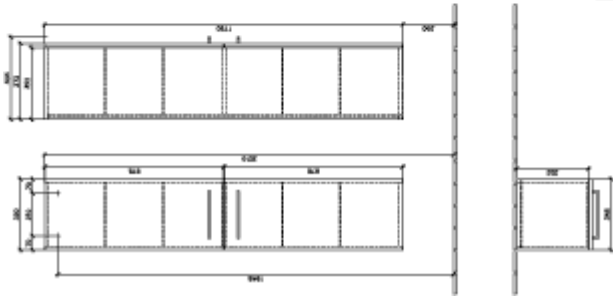

AVENTO TALL CABINET ANGULAR

PRODUCT INFORMATION

Article title	Villeroy & Boch Avento Tall cabinet, 2 doors, 346 x 1760 x 372 mm, Oak Kansas
Article number	A89401RH
Assembly / Assembly type	wall-mounted
Type of opening	2 doors
Door hinge	hinges on right
Equipment	2x door 4x glass shelf
Scope of delivery	1 x tall cabinet 1x fastening set
Depth in mm	372
Width in mm	346
Height in mm	1760
Collection	Avento
Product designation	Tall cabinet
Function	with SoftClosing
Material front	Chipboard
Surface of front	Direct coating
Material body	Chipboard
Surface of body	Direct coating
Other material	Handle: Chrome
other surfaces	Handle: glossy
Shape	Angular
Colour designation	Oak Kansas
With lighting	No
Smart home compatible	No

TECHNICAL DRAWINGS

A89401RH

AVENTO A89400_A89401	 Villeroy & Boch 1748

A89401RH

AVENTO A89400_A89401	 Villeroy & Boch 1748