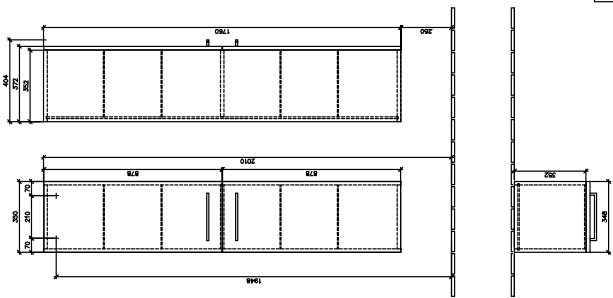

AVENTO TALL CABINET ANGULAR

PRODUCT INFORMATION

Article title	Villeroy & Boch Avento Tall cabinet, 2 doors, 346 x 1760 x 372 mm, Oak Kansas
Article number	A89401RH
Assembly / Assembly type	wall-mounted
Type of opening	2 doors
Door hinge	hinges on right
Equipment	2x door 4x glass shelf
Scope of delivery	1 x tall cabinet 1x fastening set
Depth in mm	372
Width in mm	346
Height in mm	1760
Collection	Avento
Product designation	Tall cabinet
Function	with SoftClosing
Material front	Chipboard
Surface of front	Direct coating
Material body	Chipboard
Surface of body	Direct coating
Other material	Handle: Chrome
other surfaces	Handle: glossy
Shape	Angular
Colour designation	Oak Kansas
With lighting	No
Smart home compatible	No

TECHNICAL DRAWINGS

A89401RH

AVENTO A89400_A89401	 Villeroy & Boch 1748

A89401RH

AVENTO A89400_A89401	 Villeroy & Boch 1748