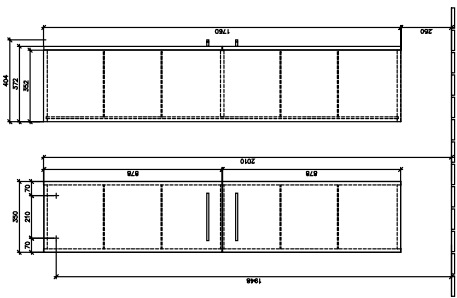

AVENTO TALL CABINET ANGULAR

PRODUCT INFORMATION

Article title	Villeroy & Boch Avento Tall cabinet, 2 doors, 346 x 1760 x 372 mm, Crystal White
Article number	A89401B4
Assembly / Assembly type	wall-mounted
Type of opening	2 doors
Door hinge	hinges on right
Equipment	2x door 4x glass shelf
Scope of delivery	1 x tall cabinet 1x fastening set
Depth in mm	372
Width in mm	346
Height in mm	1760
Collection	Avento
Product designation	Tall cabinet
Function	with SoftClosing
Material front	MDF
Surface of front	Acrylic layer
Material body	MDF
Surface of body	Acrylic layer
Other material	Handle: Chrome
other surfaces	Handle: glossy
Shape	Angular
Colour designation	Crystal White
With lighting	No
Smart home compatible	No

TECHNICAL DRAWINGS

A89401B4

AVENTO A89400_A89401	 Villeroy & Boch 1748
V01 / 20.09.2019	

A89401B4

AVENTO A89400_A89401	 Villeroy & Boch 1748
V01 / 20.09.2019	