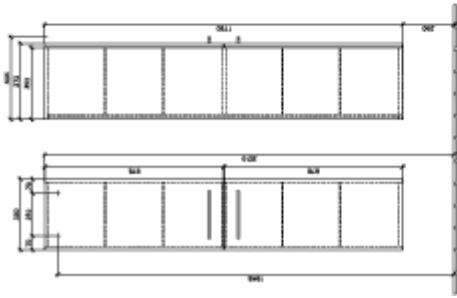

AVENTO TALL CABINET ANGULAR

PRODUCT INFORMATION

Article title	Villeroy & Boch Avento Tall cabinet, 2 doors, 346 x 1760 x 372 mm, Crystal White
Article number	A89401B4
Assembly / Assembly type	wall-mounted
Type of opening	2 doors
Door hinge	hinges on right
Equipment	2x door 4x glass shelf
Scope of delivery	1 x tall cabinet 1x fastening set
Depth in mm	372
Width in mm	346
Height in mm	1760
Collection	Avento
Product designation	Tall cabinet
Function	with SoftClosing
Material front	MDF
Surface of front	Acrylic layer
Material body	MDF
Surface of body	Acrylic layer
Other material	Handle: Chrome
other surfaces	Handle: glossy
Shape	Angular
Colour designation	Crystal White
With lighting	No
Smart home compatible	No

TECHNICAL DRAWINGS

A89401B4

AVENTO A89400_A89401	 Villeroy & Boch 1748
V01 / 20.09.2019	

A89401B4

AVENTO A89400_A89401	 Villeroy & Boch 1748
V01 / 20.09.2019	