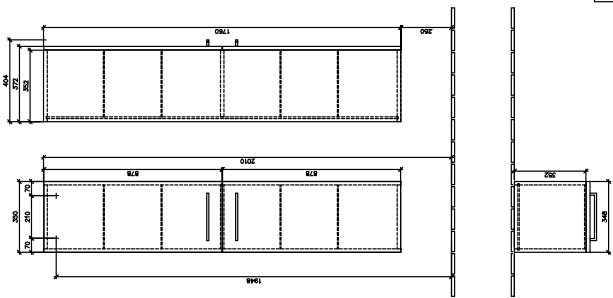

AVENTO TALL CABINET ANGULAR

PRODUCT INFORMATION

Article title	Villeroy & Boch Avento Tall cabinet, 2 doors, 346 x 1760 x 372 mm, Crystal Black
Article number	A89401B3
Assembly / Assembly type	wall-mounted
Type of opening	2 doors
Door hinge	hinges on right
Equipment	2x door 4x glass shelf
Scope of delivery	1 x tall cabinet 1x fastening set
Depth in mm	372
Width in mm	346
Height in mm	1760
Collection	Avento
Product designation	Tall cabinet
Function	with SoftClosing
Material front	MDF
Surface of front	Acrylic layer
Material body	MDF
Surface of body	Acrylic layer
Other material	Handle: Chrome
other surfaces	Handle: glossy
Shape	Angular
Colour designation	Crystal Black
With lighting	No
Smart home compatible	No

TECHNICAL DRAWINGS

A89401B3

AVENTO A89400_A89401	 Villeroy & Boch 1748
	V01 / 20.09.2019

A89401B3

AVENTO A89400_A89401	 Villeroy & Boch 1748
	V01 / 20.09.2019