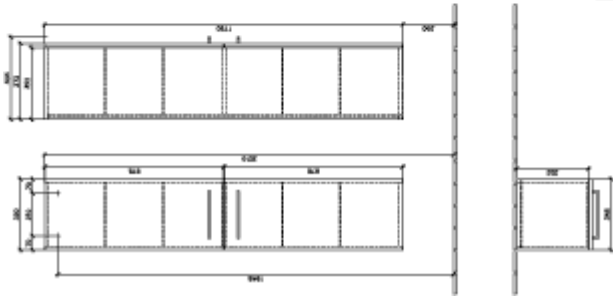

AVENTO TALL CABINET ANGULAR

PRODUCT INFORMATION

Article title	Villeroy & Boch Avento Tall cabinet, 2 doors, 346 x 1760 x 372 mm, Crystal Black
Article number	A89401B3
Assembly / Assembly type	wall-mounted
Type of opening	2 doors
Door hinge	hinges on right
Equipment	2x door 4x glass shelf
Scope of delivery	1 x tall cabinet 1x fastening set
Depth in mm	372
Width in mm	346
Height in mm	1760
Collection	Avento
Product designation	Tall cabinet
Function	with SoftClosing
Material front	MDF
Surface of front	Acrylic layer
Material body	MDF
Surface of body	Acrylic layer
Other material	Handle: Chrome
other surfaces	Handle: glossy
Shape	Angular
Colour designation	Crystal Black
With lighting	No
Smart home compatible	No

TECHNICAL DRAWINGS

A89401B3

AVENTO A89400_A89401	 Villeroy & Boch 1748
	V01 / 20.09.2019

A89401B3

AVENTO A89400_A89401	 Villeroy & Boch 1748
	V01 / 20.09.2019