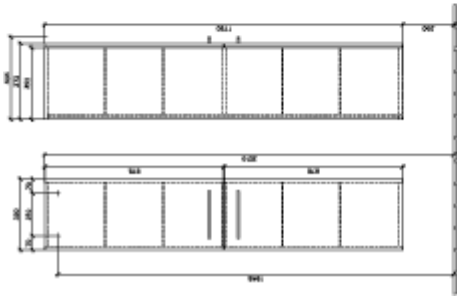

AVENTO TALL CABINET ANGULAR

PRODUCT INFORMATION

Article title	Villeroy & Boch Avento Tall cabinet, 2 doors, 346 x 1760 x 372 mm, Crystal Grey
Article number	A89401B1
Assembly / Assembly type	wall-mounted
Type of opening	2 doors
Door hinge	hinges on right
Equipment	2x door 4x glass shelf
Scope of delivery	1 x tall cabinet 1x fastening set
Depth in mm	372
Width in mm	346
Height in mm	1760
Collection	Avento
Product designation	Tall cabinet
Function	with SoftClosing
Material front	MDF
Surface of front	Acrylic layer
Material body	MDF
Surface of body	Acrylic layer
Other material	Handle: Chrome
other surfaces	Handle: glossy
Shape	Angular
Colour designation	Crystal Grey
With lighting	No
Smart home compatible	No

TECHNICAL DRAWINGS

A89401B1

AVENTO A89400_A89401	 Villeroy & Boch 1748
	V01 / 20.09.2019

A89401B1

AVENTO A89400_A89401	 Villeroy & Boch 1748
	V01 / 20.09.2019