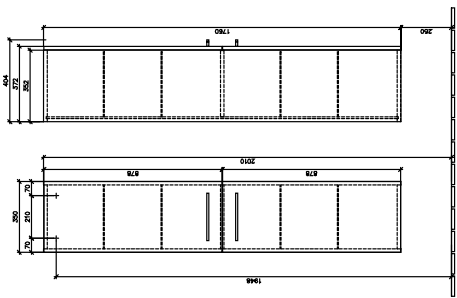

AVENTO TALL CABINET ANGULAR

PRODUCT INFORMATION

Article title	Villeroy & Boch Avento Tall cabinet, 2 doors, 346 x 1760 x 372 mm, Crystal Grey
Article number	A89401B1
Assembly / Assembly type	wall-mounted
Type of opening	2 doors
Door hinge	hinges on right
Equipment	2x door 4x glass shelf
Scope of delivery	1 x tall cabinet 1x fastening set
Depth in mm	372
Width in mm	346
Height in mm	1760
Collection	Avento
Product designation	Tall cabinet
Function	with SoftClosing
Material front	MDF
Surface of front	Acrylic layer
Material body	MDF
Surface of body	Acrylic layer
Other material	Handle: Chrome
other surfaces	Handle: glossy
Shape	Angular
Colour designation	Crystal Grey
With lighting	No
Smart home compatible	No

TECHNICAL DRAWINGS

A89401B1

AVENTO A89400_A89401	 Villeroy & Boch 1748
	V01 / 20.09.2019

A89401B1

AVENTO A89400_A89401	 Villeroy & Boch 1748
	V01 / 20.09.2019