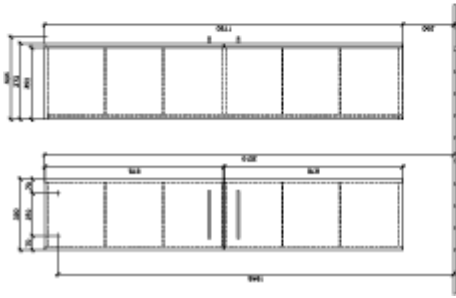

TECHNICAL DRAWINGS

A89400VJ

AVENTO A89400_A89401	 Villeroy & Boch 1748
V01 / 20.09.2019	

A89400VJ