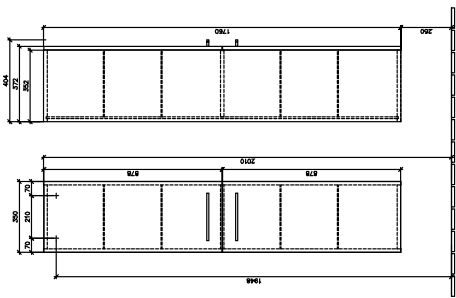

AVENTO A89400_A89401	 Villeroy & Boch 1748
V01 / 20.09.2019