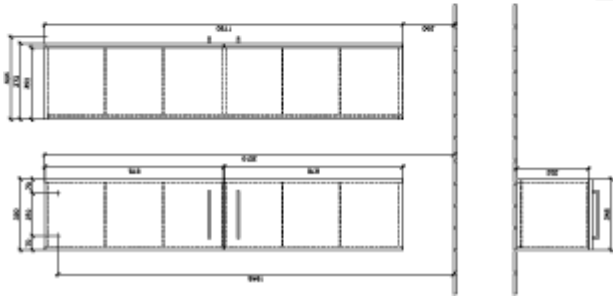

TECHNICAL DRAWINGS

A89400VH

AVENTO A89400_A89401	 Villeroy & Boch 1748	
		V01 / 20.09.2019

A89400VH