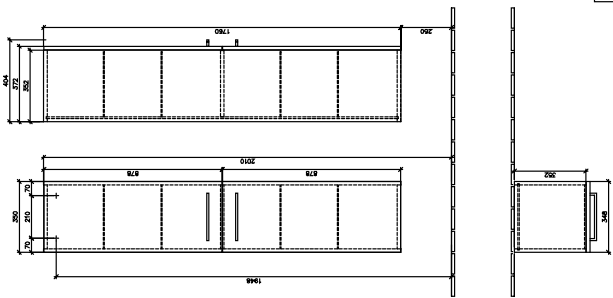

AVENTO A89400_A89401	 Villeroy & Boch 1748	
		V01 / 20.09.2019