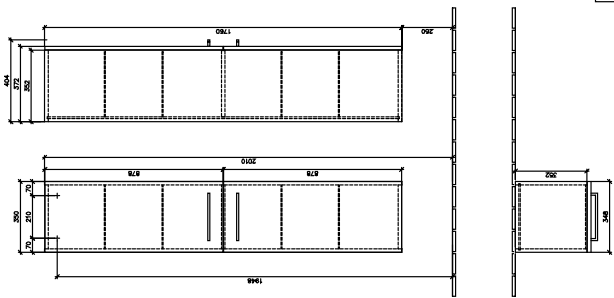

AVENTO A89400_A89401	 Villeroy & Boch 1748
	V01 / 20.09.2019