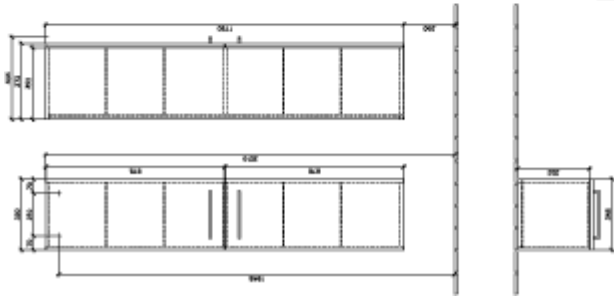

TECHNICAL DRAWINGS

A89400RK

AVENTO A89400_A89401	 Villeroy & Boch 1748
	V01 / 20.09.2019

A89400RK