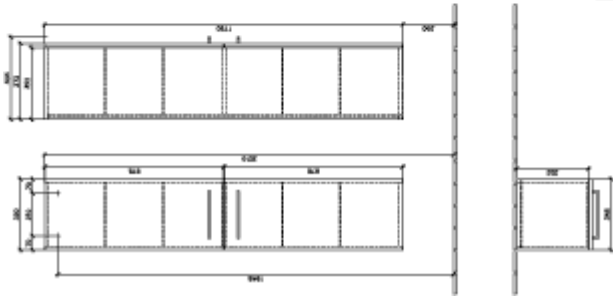

TECHNICAL DRAWINGS

A89400RH

AVENTO A89400_A89401	 Villeroy & Boch 1748
	V01 / 20.09.2019

A89400RH